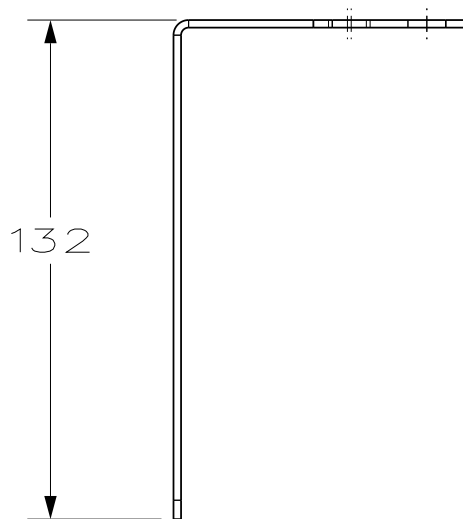

6

5

4

3

2

1

D

D

C

C

B

B

A

A

Andreas Hein

2mm Rustfri

TITLE

WinMaster Wall Tie

SIZE A4(H)	CAGE CODE	DWG NO LD0001021	REV A

SCALE 1:1	WEIGHT	SHEET 1 OF 2

6

5

4

3

2

1